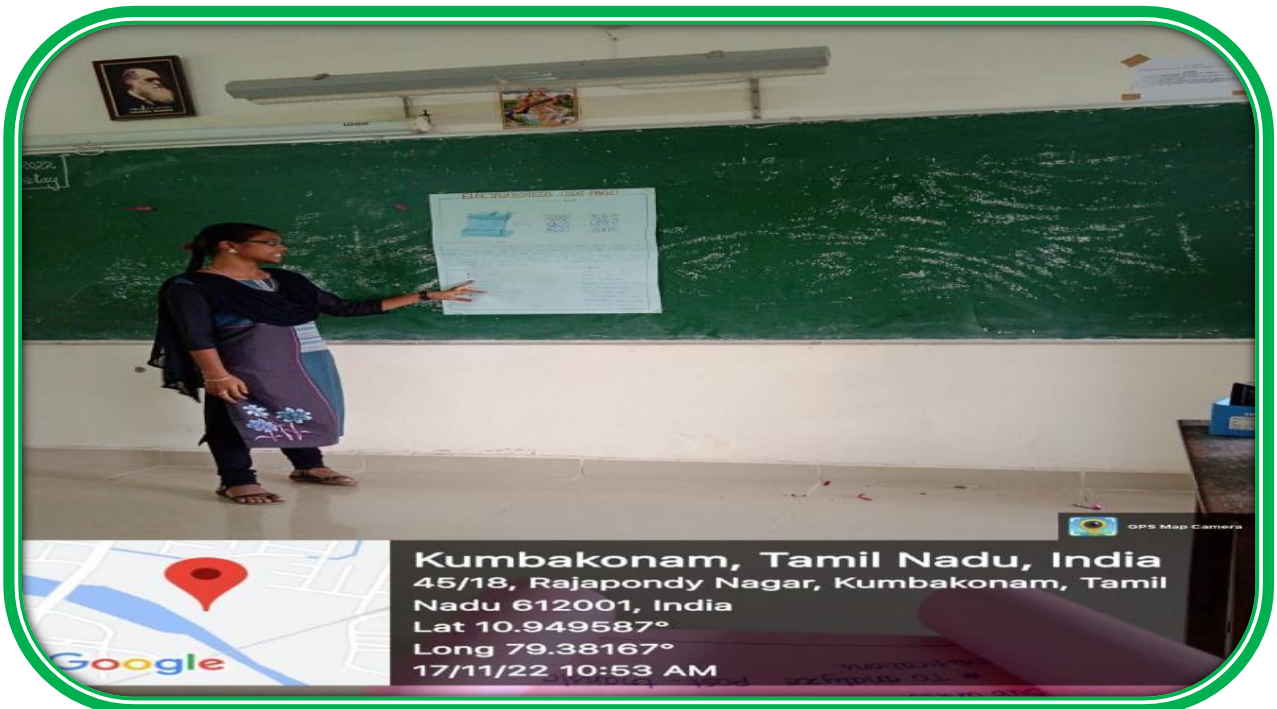

GOVERNMENT COLLEGE FOR WOMEN (AUTONOMOUS)

KUMBAKONAM – 612 001

Affiliated to Bharathidasan University

DST - CURIE Sponsored Institution

IV Cycle of Accreditation

☎ 0435 – 2401391

✉ principal@gwk.ac.in

S. Arul
PRINCIPAL
Government College for Women (Autonomous)
KUMBAKONAM.